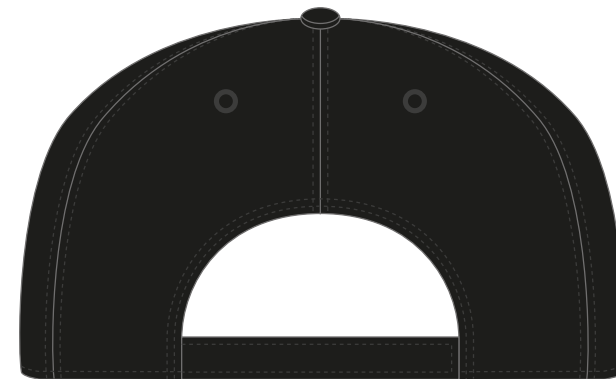

MITTS

BEANIE

SNOOD

TAYLORMADE
PERFORMANCE CAP

PLAYING GIFTS

TAYLORMADE MiDESIGN 2.0 COLLECTION #1 - GOLF DAY ESSENTIALS

GOLF BALLS

BESPOKE PACKAGING
3 BALL SLEEVE

1st TEE ZIPPED BAG

STOCK BAG

TEE (70mm)

PENCIL

RESORT FORK

POKER CHIP

GLOVES & PACKAGING

TaylorMade
MiDESIGN