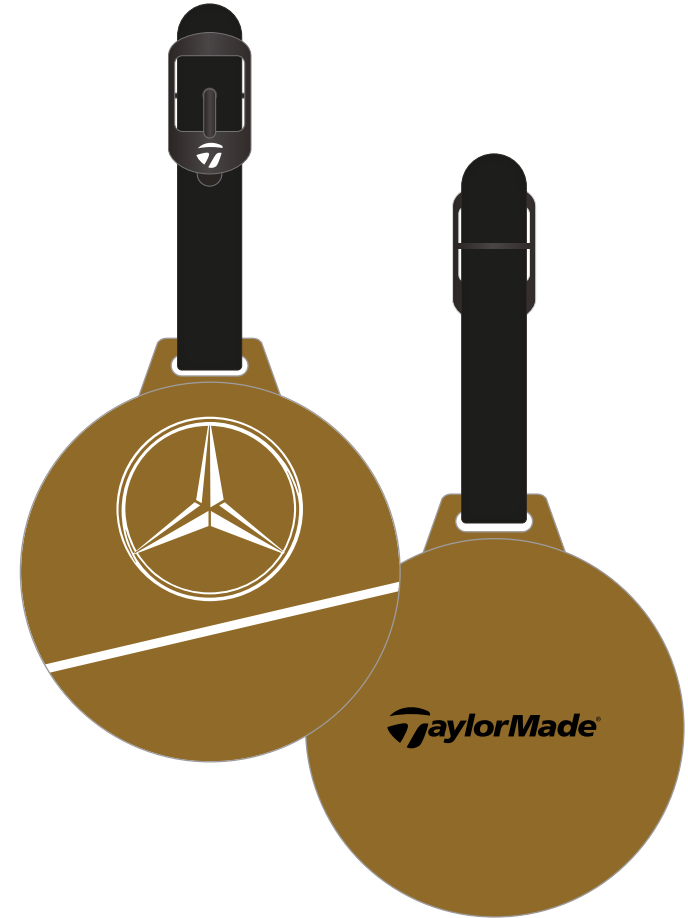

MISION COIN MARKER &
25mm BALL MARKER

MISION MARKER 1.0

ROUND CAP CLIP &
25mm BALL MARKER

MISION BAG TAG

*Stock Colours (Black or White) MOQ 12pcs per product, 14 days | Custom Colours: MOQ 100pcs per product, 30 days.

MITTS

BEANIE

SNOOD

TAYLORMADE
PERFORMANCE CAP

PLAYING GIFTS

TAYLORMADE MiDESIGN 2.0 COLLECTION #1 - GOLF DAY ESSENTIALS

GOLF BALLS

BESPOKE PACKAGING
3 BALL SLEEVE

1st TEE ZIPPED BAG

STOCK BAG

TEE (70mm)

PENCIL

RESORT FORK

POKER CHIP

GLOVES & PACKAGING

TaylorMade
MiDESIGN