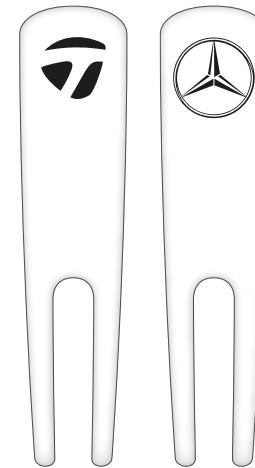

MITTS

BEANIE

SNOOD

TAYLORMADE
PERFORMANCE CAP

PLAYING GIFTS

TAYLORMADE MiDESIGN 2.0 COLLECTION #1 - GOLF DAY ESSENTIALS

GOLF BALLS

BESPOKE PACKAGING
3 BALL SLEEVE

1st TEE ZIPPED BAG

STOCK BAG

TEE (70mm)

PENCIL

RESORT FORK

POKER CHIP

GLOVES & PACKAGING

TaylorMade
MiDESIGN

PRIZE TABLE

TAYLORMADE MiDESIGN 2.0 COLLECTION #1 - GOLF DAY ESSENTIALS

GOLF BAGS

PRO CART 8.0

PLAYERS TRAVEL ACCESSORIES

PERFORMANCE
ROLLING CARRY ON

PERFORMANCE
TRAVEL COVER

PERFORMANCE
MEDIUM DUFFLE