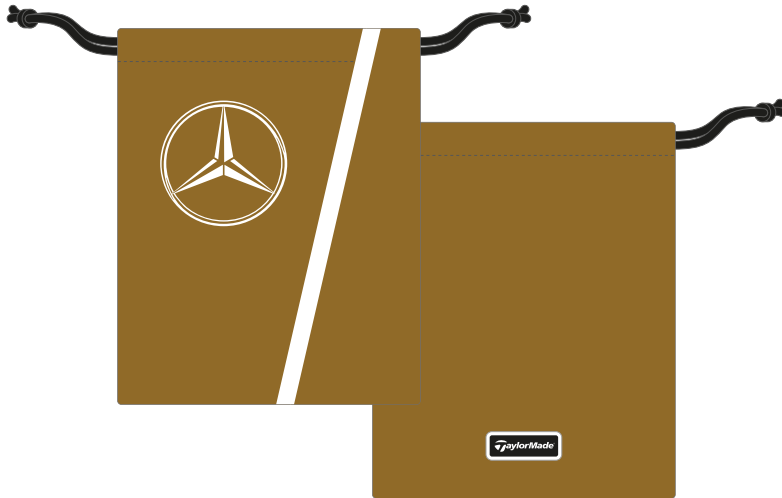

ARRIVAL GIFTS

TAYLORMADE MIDESIGN 2.0 COLLECTION #1 - GOLF DAY ESSENTIALS

SLEEVE

PRESENTATION TUBE

HANDLE

VALUABLES & SHOE BAGS

DRIVER HEAD COVER

FAIRWAY HEAD COVER

PLAYERS BAG

HYBRID HEAD COVER

BLADE & MID BLADE
PUTTER COVER

ALIGNMENT AID COVER & AIDS

SCORECARD HOLDER

MALLET PUTTER COVER

THERMAL MUG

IBOX

MISION COIN MARKER &
25mm BALL MARKER

MISION MARKER 1.0

ROUND CAP CLIP &
25mm BALL MARKER

MISION BAG TAG

*Stock Colours (Black or White) MOQ 12pcs per product, 14 days | Custom Colours: MOQ 100pcs per product, 30 days.