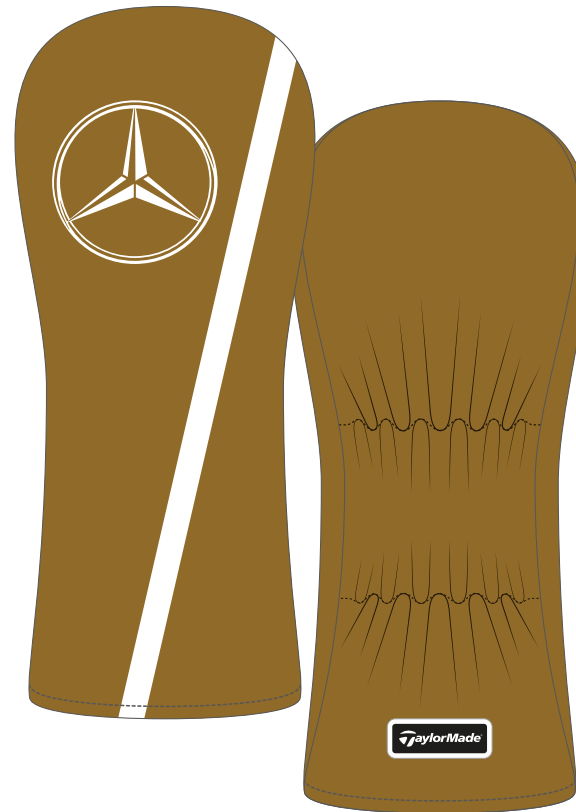

ARRIVAL GIFTS

TAYLORMADE MIDESIGN 2.0 COLLECTION #1 - GOLF DAY ESSENTIALS

SLEEVE

PRESENTATION TUBE

HANDLE

VALUABLES & SHOE BAGS

DRIVER HEAD COVER

FAIRWAY HEAD COVER

PLAYERS BAG

HYBRID HEAD COVER

BLADE & MID BLADE
PUTTER COVER

ALIGNMENT AID COVER & AIDS

SCORECARD HOLDER

MALLET PUTTER COVER

THERMAL MUG

IBOX

MISION COIN MARKER &
25mm BALL MARKER

MISION MARKER 1.0

ROUND CAP CLIP &
25mm BALL MARKER

MISION BAG TAG

*Stock Colours (Black or White) MOQ 12pcs per product, 14 days | Custom Colours: MOQ 100pcs per product, 30 days.