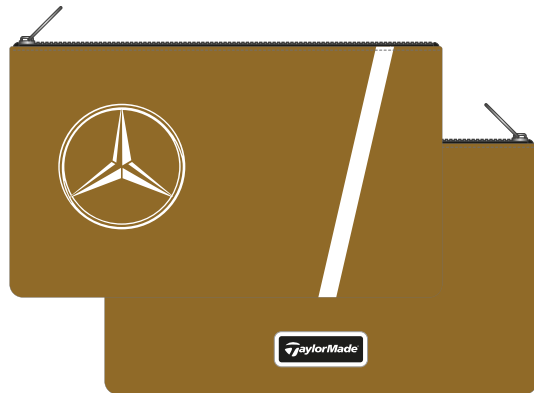

ARRIVAL GIFTS

TAYLORMADE MIDESIGN 2.0 COLLECTION #1 - GOLF DAY ESSENTIALS

SLEEVE

PRESENTATION TUBE

HANDLE

VALUABLES & SHOE BAGS

DRIVER HEAD COVER

FAIRWAY HEAD COVER

PLAYERS BAG

HYBRID HEAD COVER

BLADE & MID BLADE
PUTTER COVER

ALIGNMENT AID COVER & AIDS

SCORECARD HOLDER

MALLET PUTTER COVER

THERMAL MUG

IBOX